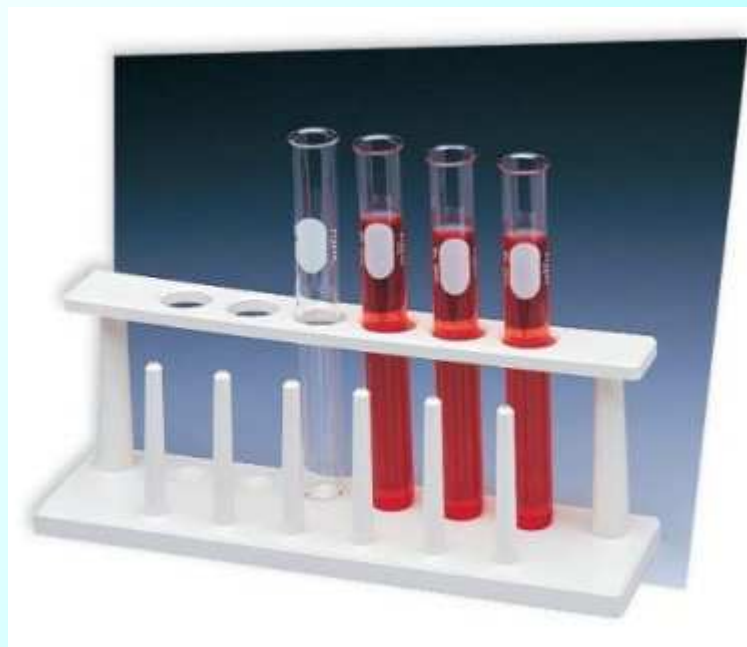

# TEST TUBE (หลอดทดลอง)

## 9820 PYREX® Brand, Culture, Rimless

Rimless for greater convenience in plugging and rack storage. Walls and bottoms are of uniform thickness. Ends are fire-polished. The 6, 22, and 25 mm O.D. tubes do not have marking spots.

Cat. No.	Capacity (mL)	Approx. O.D. x Length (mm)	Qty/Pk	Qty/Cs
9820-6	0.5	6 x 50	72	720
9820-10	3.0	10 x 75	72	720
9820-12*	5.0	12 x 75	72	720
9820-13**	9.0	13 x 100	72	720
9820-16	11.0	16 x 100	72	576
9820-16X	15.0	16 x 125	72	576
9820-16XX	20.0	16 x 150	72	576
9820-18	27.0	18 x 150	72	576
9820-20	34.0	20 x 150	72	576
9820-22	50.0	22 x 175	72	432
9820-25	55.0	25 x 150	72	288
9820-25X	70.0	25 x 200	48	192

\*Kahn tubes.

\*\*Wassermann tube.